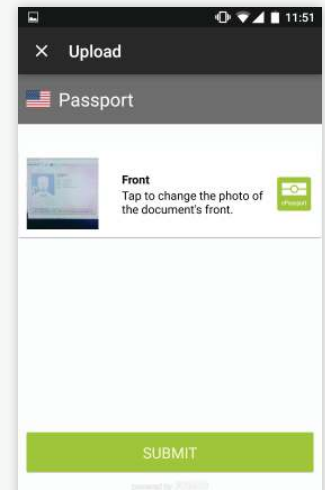

Learn More about ePassport for Netverify

Visit Jumio.com

JUMIO®