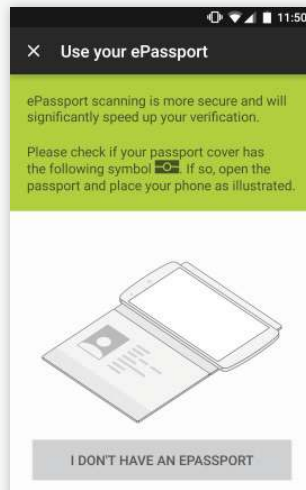

Passive authentication ensures the data is unaltered in government issued passports (chip data not modified). These checks are all done on-device. The passport scanning functionality, of both traditional passports and using the NFC embedded chip functionality, results in a better, more efficient customer experience and decreased fraud through faster verification and more reliable data.

## How it Works

1

Customer scans MRZ on the ePassport to access the data from the NFC chip

2

Customer positions smartphone on the ePassport

3

Data is extracted from NFC chip of ePassport and verified

4