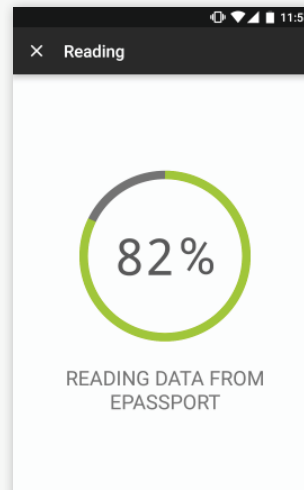

## How it Works

1

Customer scans MRZ on the ePassport to access the data from the NFC chip

2

Customer positions smartphone on the ePassport

3

Data is extracted from NFC chip of ePassport and verified

4