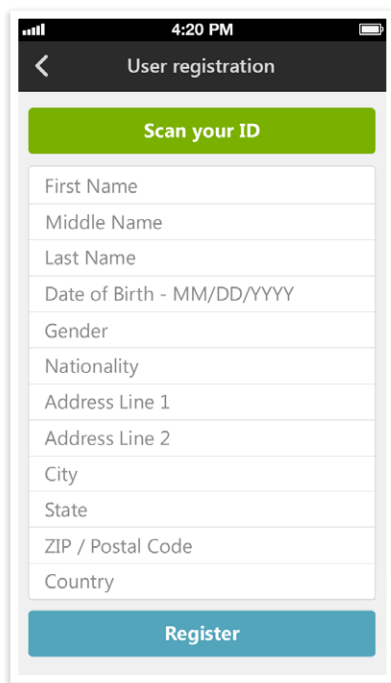

Increase your customer sign up rates with instant forms population of user's ID data.

Nothing can be more frustrating for a customer than having to fill out lengthy forms on their small mobile devices. That's why more customers abandon the process than actually complete it. With Fastfill your customers no longer need to laboriously key enter their personal data. Fastfill turns your customers mobile device into a ID data extraction and population tool.

How it works

1

When customers arrive at your form fill-in page they see a "Scan your ID" option in addition to traditional key entry fields.

2

Customers simply tap the scan ID button, hold up their passport, driver license or government-issued ID to their device camera.

3

Fastfill scans the ID, extracts the data it contains and then places the data into your form. It takes just a second or two.

Turn your customers smartphone into an ID data extraction and population tool