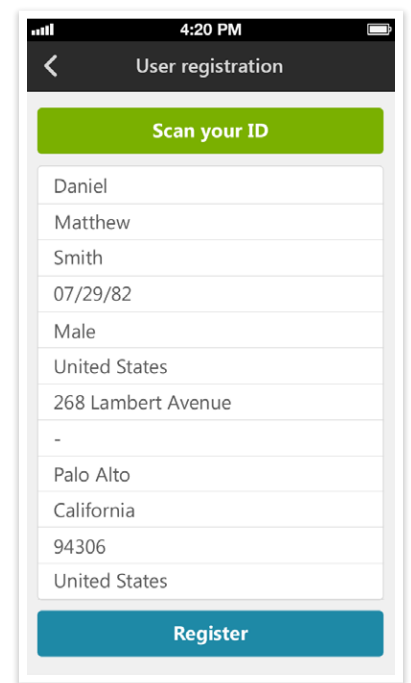

How it works

1

When customers arrive at your form fill-in page they see a "Scan your ID" option in addition to traditional key entry fields.

2

Customers simply tap the scan ID button, hold up their passport, driver license or government-issued ID to their device camera.

3

Fastfill scans the ID, extracts the data it contains and then places the data into your form. It takes just a second or two.

Turn your customers smartphone into an ID data extraction and population tool